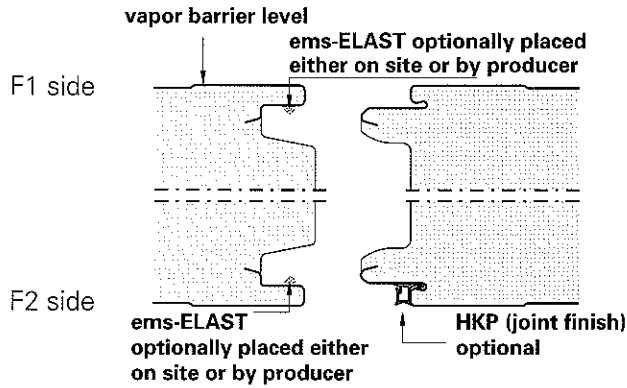

cold store

deep freeze house

refrigerating room joint - labyrinth gasket (detail no. 13)

options: **ems-Elast**  
**ems-joint finish (HKP)**

standard version: ems insulating panel with labyrinth gasket (refrigerating room joint).  
 The options shown above are available at additional costs with the standard version.  
 Please order additionally.  
 The actual price lists give further informations. Please inquire for different combinations and designs as shown above.

legend		
pos.	description	article no.
	HKP (joint finish)	different colours available
	ems-ELAST by producer	57616
	ems-ELAST cartridge	59788

CONSTRUCTION DETAILS

General note (liability): Informations in this data sheet are of describing nature. Confirmations regarding distinguished conditions and distinguished purpose always require a specific written approval. Dated 05/2003. All details in mm. Technical modifications open.