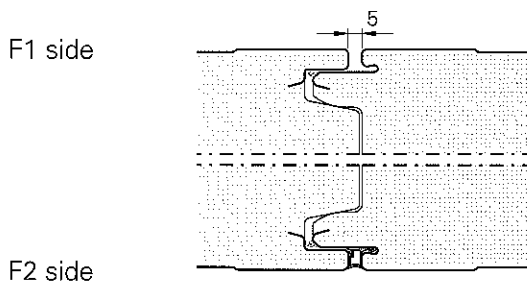

cold store

deep freeze house

refrigerating room joint - labyrinth gasket (detail no. 13)

options: **ems-Elast**  
**ems-joint finish (HKP)**

standard version: ems insulating panel with labyrinth gasket (refrigerating room joint).  
 The options shown above are available at additional costs with the standard version.  
 Please order additionally.  
 The actual price lists give further informations. Please inquire for different combinations and designs as shown above.

legend		
pos.	description	article no.
	HKP (joint finish)	different colours available
	ems-ELAST by producer	57616
	ems-ELAST cartridge	59788

CONSTRUCTION DETAILS

General note (liability): Informations in this data sheet are of describing nature. Confirmations regarding distinguished conditions and distinguished purpose always require a specific written approval. Dated 05/2003. All details in mm. Technical modifications open.